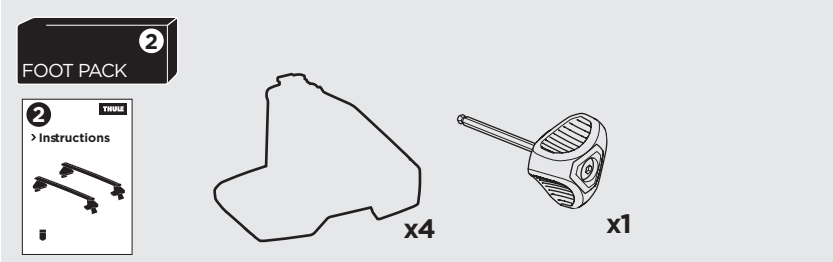

1

Kit 145320

TOYOTA Tundra Double Cab, 4-dr Pickup, 22-
TOYOTA Tundra Crewmax, 4-dr Pickup, 22-

ISO 11154-E

THULE WingBar Evo	THULE WingBar	THULE SquareBar Evo	Evo X (scale)	Edge X (scale)
TOYOTA Tundra Double Cab, 4-dr Pickup, 22-			58	N/A
TOYOTA Tundra Crewmax, 4-dr Pickup, 22-			58	N/A

THULE ProBar Evo	THULE SlideBar Evo		X (mm/inch)	
TOYOTA Tundra Double Cab, 4-dr Pickup, 22-			1232 mm / 48 1/2"	
TOYOTA Tundra Crewmax, 4-dr Pickup, 22-			1232 mm / 48 1/2"	

THULE WingBar Evo	THULE WingBar	THULE SquareBar Evo	Evo Y (scale)	Edge Y (scale)
TOYOTA Tundra Double Cab, 4-dr Pickup, 22-			57,5	N/A
TOYOTA Tundra Crewmax, 4-dr Pickup, 22-			57,5	N/A

THULE ProBar Evo	THULE SlideBar Evo		Y (mm/inch)	
TOYOTA Tundra Double Cab, 4-dr Pickup, 22-			1226 mm / 48 1/4"	
TOYOTA Tundra Crewmax, 4-dr Pickup, 22-			1226 mm / 48 1/4"	

	W (mm/inch)	Z (mm/inch)
TOYOTA Tundra Double Cab, 4-dr Pickup, 22-	700 mm / 27 1/2"	330 mm / 13"
TOYOTA Tundra Crewmax, 4-dr Pickup, 22-	700 mm / 27 1/2"	330 mm / 13"