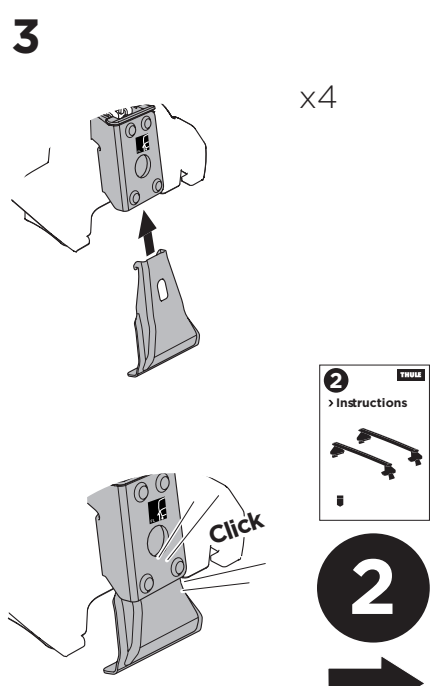

1

Kit 145320

TOYOTA Tundra Double Cab, 4-dr Pickup, 22-
TOYOTA Tundra Crewmax, 4-dr Pickup, 22-

ISO 11154-E

THULE WingBar Evo	THULE WingBar	THULE SquareBar Evo	Evo X (scale)	Edge X (scale)
TOYOTA Tundra Double Cab, 4-dr Pickup, 22-			58	N/A
TOYOTA Tundra Crewmax, 4-dr Pickup, 22-			58	N/A

THULE ProBar Evo	THULE SlideBar Evo		X (mm/inch)	
TOYOTA Tundra Double Cab, 4-dr Pickup, 22-			1232 mm / 48 1/2"	
TOYOTA Tundra Crewmax, 4-dr Pickup, 22-			1232 mm / 48 1/2"	

THULE WingBar Evo	THULE WingBar	THULE SquareBar Evo	Evo Y (scale)	Edge Y (scale)
TOYOTA Tundra Double Cab, 4-dr Pickup, 22-			57,5	N/A
TOYOTA Tundra Crewmax, 4-dr Pickup, 22-			57,5	N/A

THULE ProBar Evo	THULE SlideBar Evo		Y (mm/inch)	
TOYOTA Tundra Double Cab, 4-dr Pickup, 22-			1226 mm / 48 1/4"	
TOYOTA Tundra Crewmax, 4-dr Pickup, 22-			1226 mm / 48 1/4"	

	W (mm/inch)	Z (mm/inch)
TOYOTA Tundra Double Cab, 4-dr Pickup, 22-	700 mm / 27 1/2"	330 mm / 13"
TOYOTA Tundra Crewmax, 4-dr Pickup, 22-	700 mm / 27 1/2"	330 mm / 13"