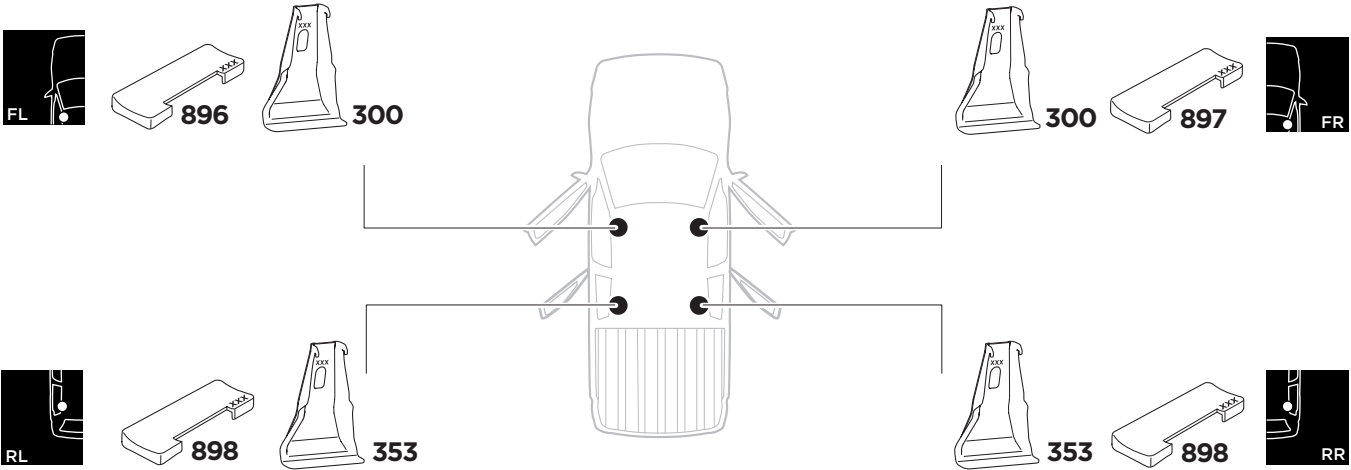

1

Kit 145320

TOYOTA Tundra Double Cab, 4-dr Pickup, 22-
TOYOTA Tundra Crewmax, 4-dr Pickup, 22-

ISO 11154-E

THULE WingBar Evo	THULE WingBar	THULE SquareBar Evo	Evo X (scale)	Edge X (scale)
TOYOTA Tundra Double Cab, 4-dr Pickup, 22-			58	N/A
TOYOTA Tundra Crewmax, 4-dr Pickup, 22-			58	N/A

THULE ProBar Evo	THULE SlideBar Evo		X (mm/inch)	
TOYOTA Tundra Double Cab, 4-dr Pickup, 22-			1232 mm / 48 1/2"	
TOYOTA Tundra Crewmax, 4-dr Pickup, 22-			1232 mm / 48 1/2"	

THULE WingBar Evo	THULE WingBar	THULE SquareBar Evo	Evo Y (scale)	Edge Y (scale)
TOYOTA Tundra Double Cab, 4-dr Pickup, 22-			57,5	N/A
TOYOTA Tundra Crewmax, 4-dr Pickup, 22-			57,5	N/A

THULE ProBar Evo	THULE SlideBar Evo		Y (mm/inch)	
TOYOTA Tundra Double Cab, 4-dr Pickup, 22-			1226 mm / 48 1/4"	
TOYOTA Tundra Crewmax, 4-dr Pickup, 22-			1226 mm / 48 1/4"	

	W (mm/inch)	Z (mm/inch)
TOYOTA Tundra Double Cab, 4-dr Pickup, 22-	700 mm / 27 1/2"	330 mm / 13"
TOYOTA Tundra Crewmax, 4-dr Pickup, 22-	700 mm / 27 1/2"	330 mm / 13"