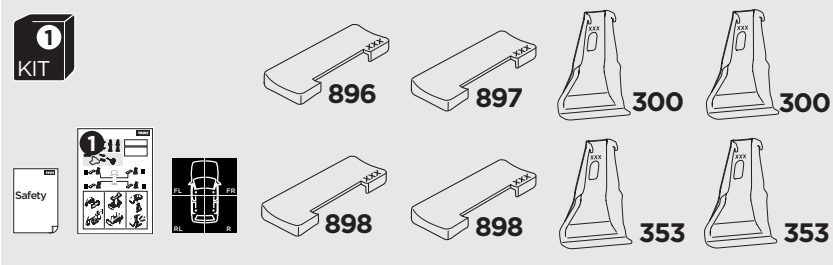

1

Kit 145320

TOYOTA Tundra Double Cab, 4-dr Pickup, 22-
TOYOTA Tundra Crewmax, 4-dr Pickup, 22-

ISO 11154-E

THULE WingBar Evo	THULE WingBar	THULE SquareBar Evo	Evo X (scale)	Edge X (scale)
TOYOTA Tundra Double Cab, 4-dr Pickup, 22-			58	N/A
TOYOTA Tundra Crewmax, 4-dr Pickup, 22-			58	N/A

THULE ProBar Evo	THULE SlideBar Evo		X (mm/inch)	
TOYOTA Tundra Double Cab, 4-dr Pickup, 22-			1232 mm / 48 1/2"	
TOYOTA Tundra Crewmax, 4-dr Pickup, 22-			1232 mm / 48 1/2"	

THULE WingBar Evo	THULE WingBar	THULE SquareBar Evo	Evo Y (scale)	Edge Y (scale)
TOYOTA Tundra Double Cab, 4-dr Pickup, 22-			57,5	N/A
TOYOTA Tundra Crewmax, 4-dr Pickup, 22-			57,5	N/A

THULE ProBar Evo	THULE SlideBar Evo		Y (mm/inch)	
TOYOTA Tundra Double Cab, 4-dr Pickup, 22-			1226 mm / 48 1/4"	
TOYOTA Tundra Crewmax, 4-dr Pickup, 22-			1226 mm / 48 1/4"	

	W (mm/inch)	Z (mm/inch)
TOYOTA Tundra Double Cab, 4-dr Pickup, 22-	700 mm / 27 1/2"	330 mm / 13"
TOYOTA Tundra Crewmax, 4-dr Pickup, 22-	700 mm / 27 1/2"	330 mm / 13"