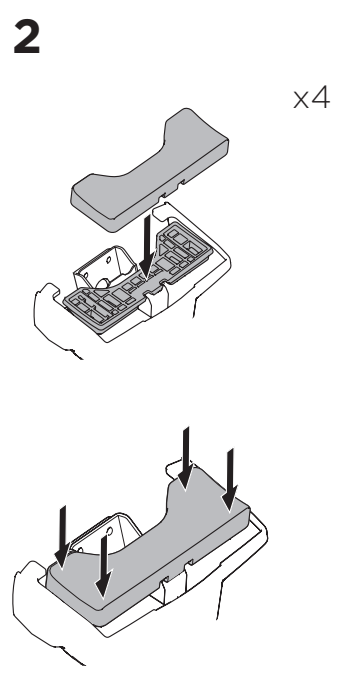

1

Kit 145320

TOYOTA Tundra Double Cab, 4-dr Pickup, 22-
TOYOTA Tundra Crewmax, 4-dr Pickup, 22-

ISO 11154-E

THULE WingBar Evo	THULE WingBar	THULE SquareBar Evo	Evo X (scale)	Edge X (scale)
TOYOTA Tundra Double Cab, 4-dr Pickup, 22-			58	N/A
TOYOTA Tundra Crewmax, 4-dr Pickup, 22-			58	N/A

THULE ProBar Evo	THULE SlideBar Evo		X (mm/inch)	
TOYOTA Tundra Double Cab, 4-dr Pickup, 22-			1232 mm / 48 1/2"	
TOYOTA Tundra Crewmax, 4-dr Pickup, 22-			1232 mm / 48 1/2"	

THULE WingBar Evo	THULE WingBar	THULE SquareBar Evo	Evo Y (scale)	Edge Y (scale)
TOYOTA Tundra Double Cab, 4-dr Pickup, 22-			57,5	N/A
TOYOTA Tundra Crewmax, 4-dr Pickup, 22-			57,5	N/A

THULE ProBar Evo	THULE SlideBar Evo		Y (mm/inch)	
TOYOTA Tundra Double Cab, 4-dr Pickup, 22-			1226 mm / 48 1/4"	
TOYOTA Tundra Crewmax, 4-dr Pickup, 22-			1226 mm / 48 1/4"	

	W (mm/inch)	Z (mm/inch)
TOYOTA Tundra Double Cab, 4-dr Pickup, 22-	700 mm / 27 1/2"	330 mm / 13"
TOYOTA Tundra Crewmax, 4-dr Pickup, 22-	700 mm / 27 1/2"	330 mm / 13"