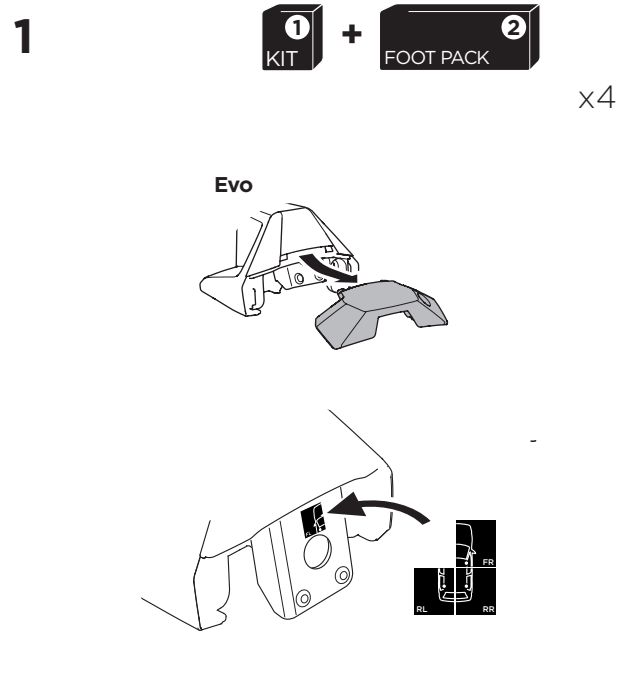

1

Kit 145320

TOYOTA Tundra Double Cab, 4-dr Pickup, 22-
TOYOTA Tundra Crewmax, 4-dr Pickup, 22-

ISO 11154-E

THULE WingBar Evo	THULE WingBar	THULE SquareBar Evo	Evo X (scale)	Edge X (scale)
TOYOTA Tundra Double Cab, 4-dr Pickup, 22-			58	N/A
TOYOTA Tundra Crewmax, 4-dr Pickup, 22-			58	N/A

THULE ProBar Evo	THULE SlideBar Evo		X (mm/inch)	
TOYOTA Tundra Double Cab, 4-dr Pickup, 22-			1232 mm / 48 1/2"	
TOYOTA Tundra Crewmax, 4-dr Pickup, 22-			1232 mm / 48 1/2"	

THULE WingBar Evo	THULE WingBar	THULE SquareBar Evo	Evo Y (scale)	Edge Y (scale)
TOYOTA Tundra Double Cab, 4-dr Pickup, 22-			57,5	N/A
TOYOTA Tundra Crewmax, 4-dr Pickup, 22-			57,5	N/A

THULE ProBar Evo	THULE SlideBar Evo		Y (mm/inch)	
TOYOTA Tundra Double Cab, 4-dr Pickup, 22-			1226 mm / 48 1/4"	
TOYOTA Tundra Crewmax, 4-dr Pickup, 22-			1226 mm / 48 1/4"	

	W (mm/inch)	Z (mm/inch)
TOYOTA Tundra Double Cab, 4-dr Pickup, 22-	700 mm / 27 1/2"	330 mm / 13"
TOYOTA Tundra Crewmax, 4-dr Pickup, 22-	700 mm / 27 1/2"	330 mm / 13"